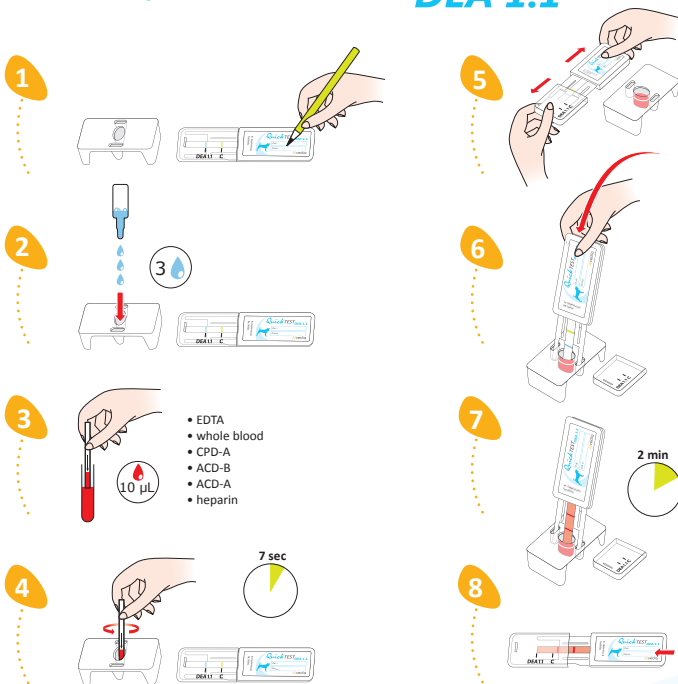

QuickTEST_{DEA 1.1}

Read immediately after testing

C = control